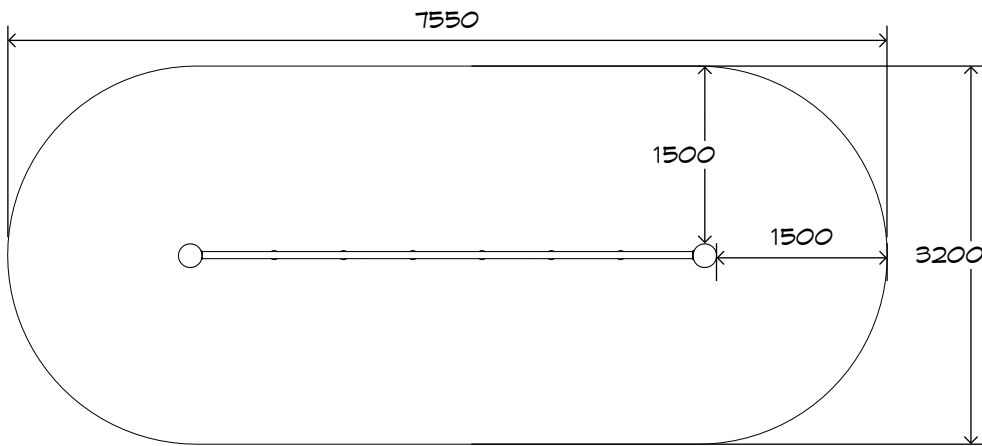

Product Sheet
Chimes
CN-1056

CRITICAL
FALL HEIGHT
0m

TOTAL
HEIGHT
2.5m

RECOMMENDED
SURFACING
22m²

RECOMMENDED
AGE
3+

RECOMMENDED
USERS
1-6

NZS 5828:2015

Product Sheet
Chimes
CN-1056