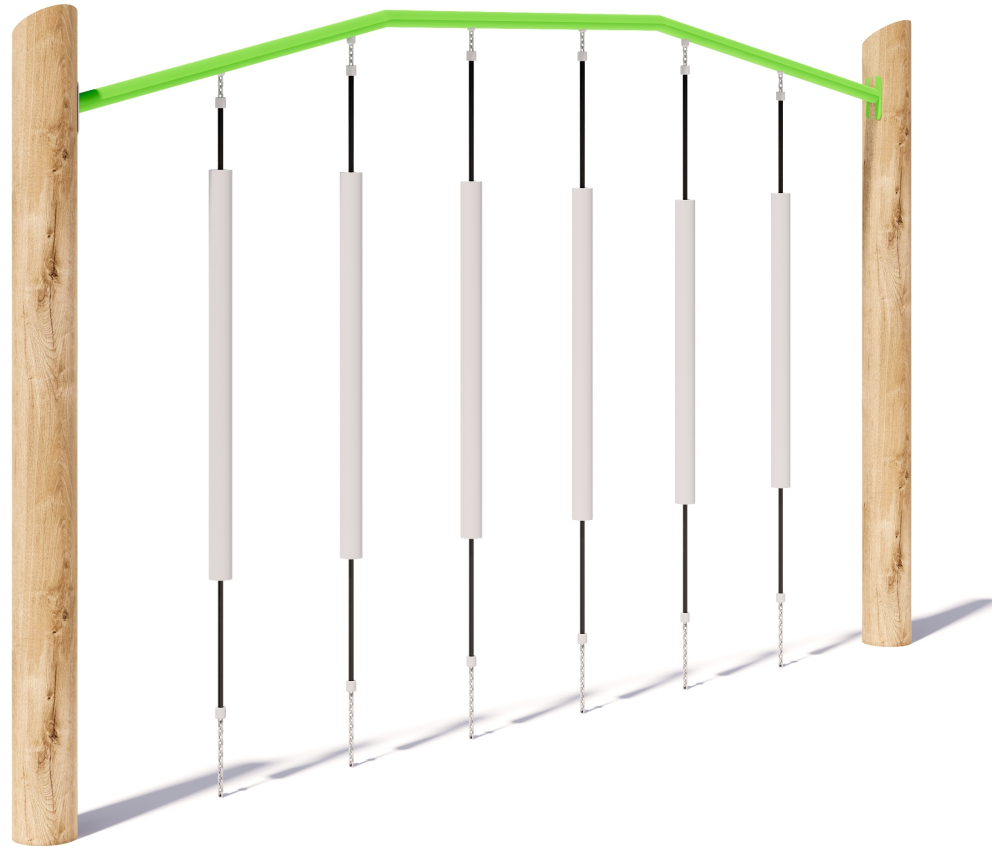

Product Sheet
Chimes
CN-1056

CRITICAL
FALL HEIGHT
0m

TOTAL
HEIGHT
2.5m

RECOMMENDED
SURFACING
22m²

RECOMMENDED
AGE
3+

RECOMMENDED
USERS
1-6

NZS 5828:2015

Product Sheet
Chimes
CN-1056

On HDPE (high density polyethylene) structural failure

On combination rope work and activity nets

On all moving components

SURFACING:
RECOMMENDED: 22 m²