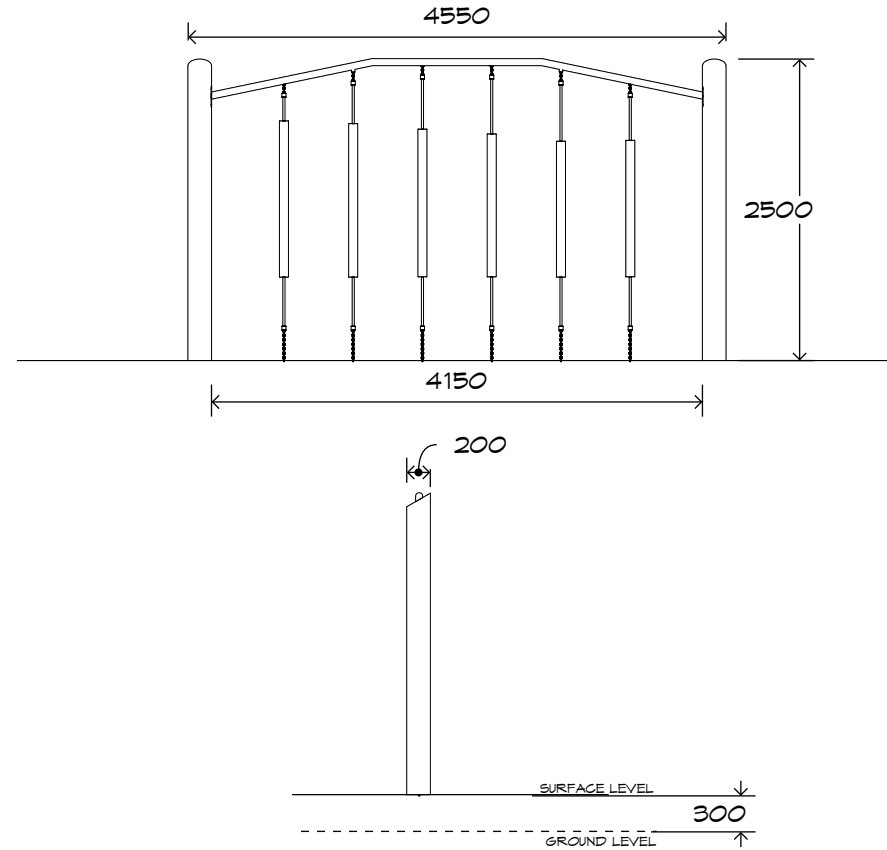

Product Sheet
Chimes
CN-1056

CRITICAL
FALL HEIGHT
0m

TOTAL
HEIGHT
2.5m

RECOMMENDED
SURFACING
22m²

RECOMMENDED
AGE
3+

RECOMMENDED
USERS
1-6

NZS 5828:2015

Product Sheet
Chimes
CN-1056